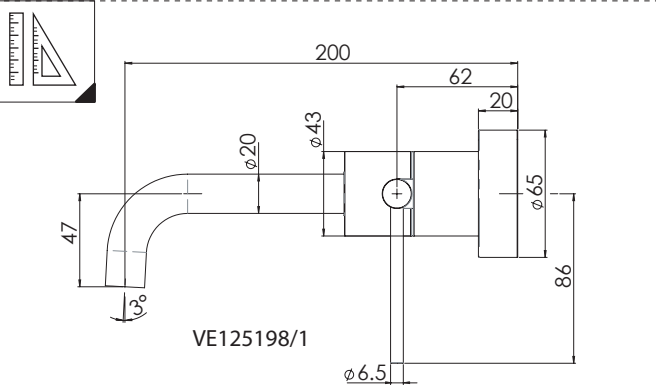

Not included / Non incluso / Non Inclus / Nie zawarty / No incluido / Nao incluido

1

2