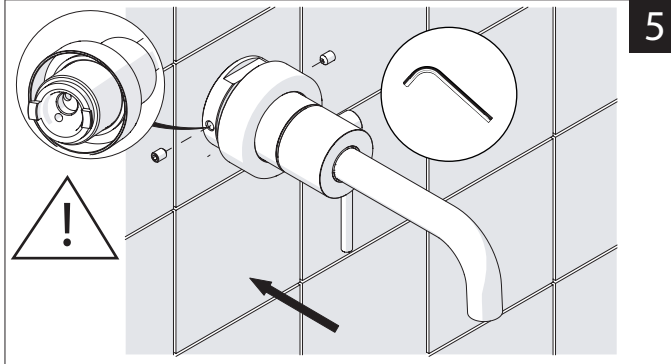

Not included / Non incluso / Non Inclus / Nie zawarty / No incluido / Nao incluido

1

2

3

4

5