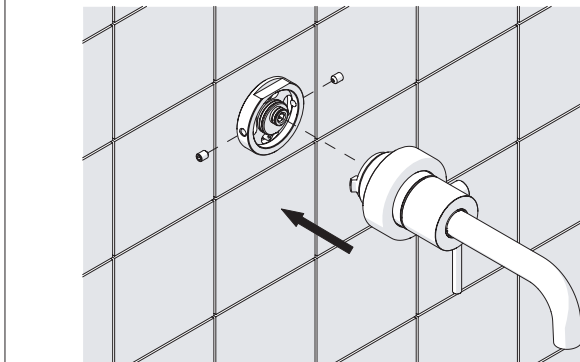

Not included / Non incluso / Non Inclus / Nie zawarty / No incluido / Nao incluido

1

2

3

4

5