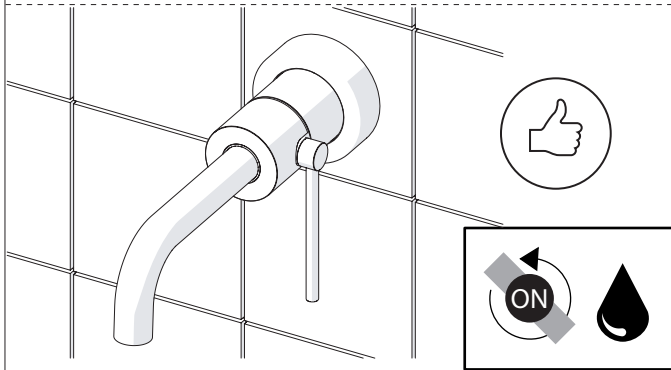

Not included / Non incluso / Non Inclus / Nie zawarty / No incluido / Nao incluido

1

2

3

4

5