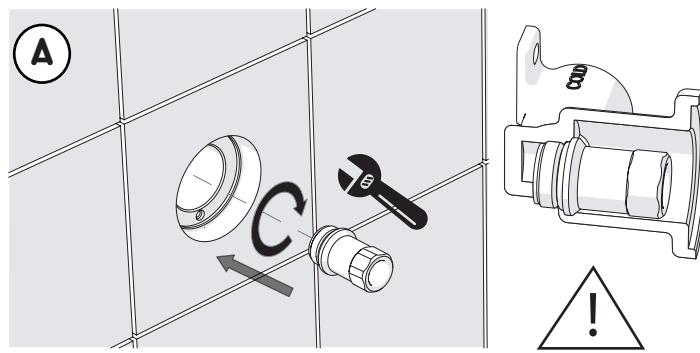

Not included / Non incluso / Non Inclus / Nie zawarty / No incluido / Nao incluido

1

2

3

4

5