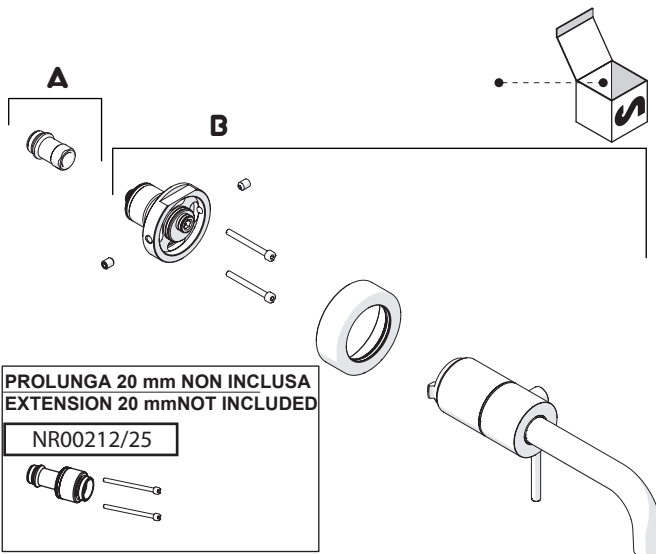

Not included / Non incluso / Non Inclus / Nie zawarty / No incluido / Nao incluido

1

2