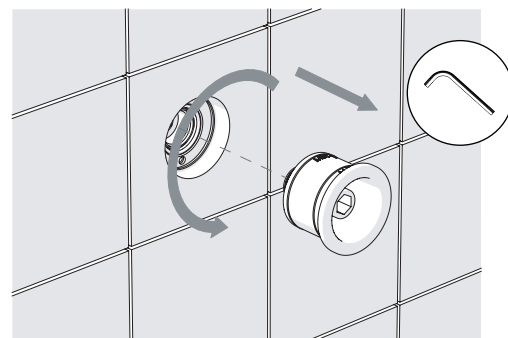

Not included / Non incluso / Non Inclus / Nie zawarty / No incluido / Nao incluido

1

2

3

4

5