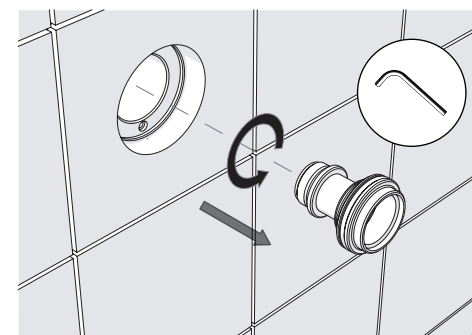

Not included / Non incluso / Non Inclus / Nie zawarty / No incluido / Nao incluido

1

2

3

4

5