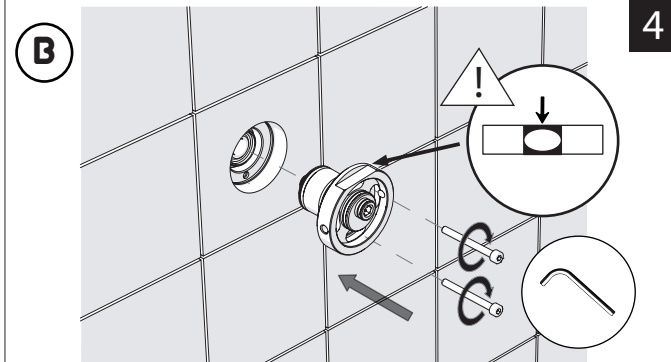

Not included / Non incluso / Non Inclus / Nie zawarty / No incluido / Nao incluido

1

2

3

4

5