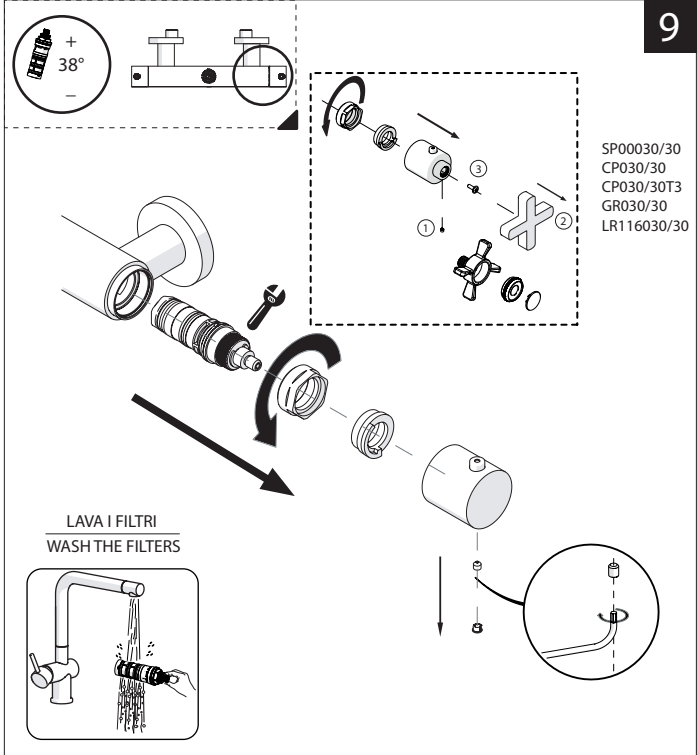

NOBILIS

SERIE: PLUS - LIVE -VELIS
LIKID - SPRING - CARLOS P. - DUBAI - LIRA

30/30
30/50

www.nobili.it

PRIMA DI INIZIARE / BEFORE STARTING

P	P bar	0,5 MIN	MAX 10	5	T	T °C	MAX 80	65	45

PULIZIA / CLEANING

ACQUA WATER ✓	ALCOOL ✓	MICROFIBRA MICROFIBER ✓	SPUGNA SPONGE ✗	DETERGENTI DETERGENT ✗
PER VERNICIATO - PVD FOR PAINTED		ASCIUGARE BENE SEMPRE ALWAYS DRY WELL !		
ACQUA E SAPONE WATER AND SOAP ✓