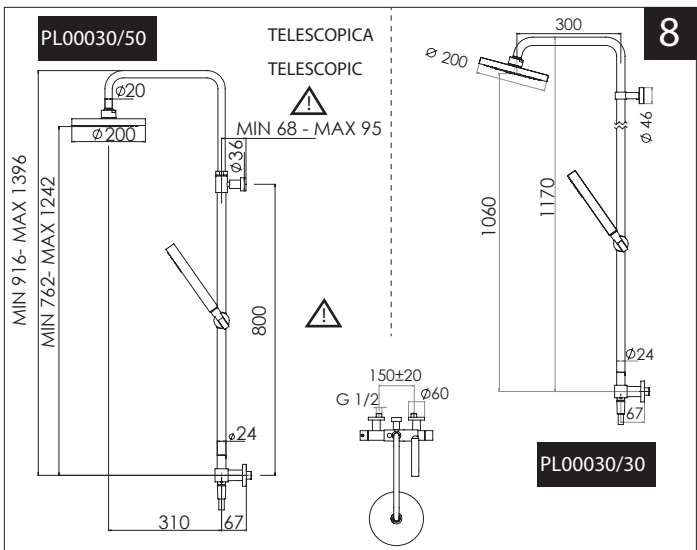

NOBILIS

SERIE: PLUS - LIVE -VELIS
LIKID - SPRING - CARLOS P. - DUBAI - LIRA

30/30
30/50

www.nobili.it

PRIMA DI INIZIARE / BEFORE STARTING

P	P bar	0,5 MIN	MAX 10	5	T	T °C	MAX 80	65	45

PULIZIA / CLEANING

ACQUA WATER ✓	ALCOOL ✓	MICROFIBRA MICROFIBER ✓	SPUGNA SPONGE ✗	DETERGENTI DETERGENT ✗
PER VERNICIATO - PVD FOR PAINTED		ASCIUGARE BENE SEMPRE ALWAYS DRY WELL !		
ACQUA E SAPONE WATER AND SOAP ✓