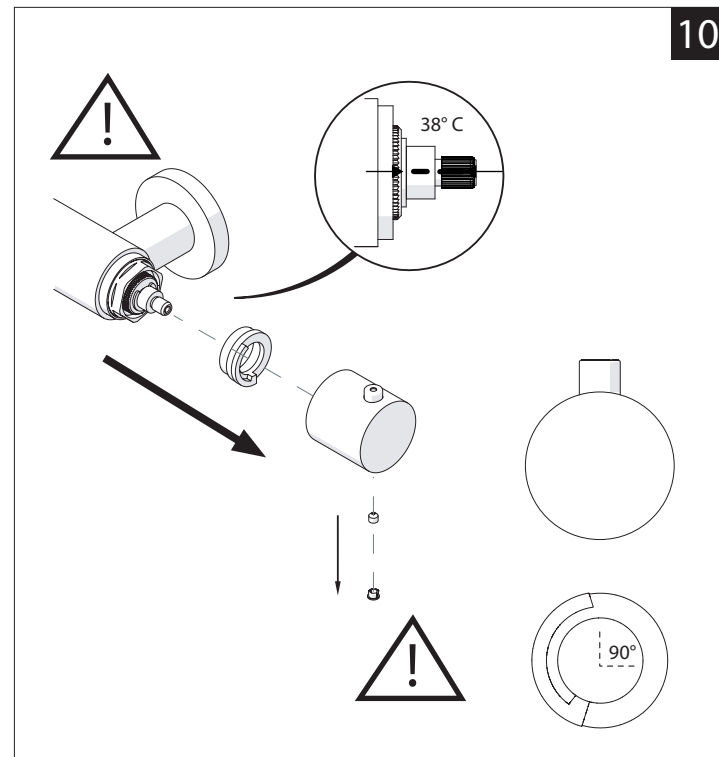

NOBILIS

SERIE: PLUS - LIVE -VELIS
LIKID - SPRING - CARLOS P. - DUBAI - LIRA

30/30
30/50

www.nobili.it

PRIMA DI INIZIARE / BEFORE STARTING

P	P bar	0,5 MIN	MAX 10	5	T	T °C	MAX 80	65	45

PULIZIA / CLEANING

ACQUA WATER ✓	ALCOOL ✓	MICROFIBRA MICROFIBER ✓	SPUGNA SPONGE ✗	DETERGENTI DETERGENT ✗
PER VERNICIATO - PVD FOR PAINTED		ASCIUGARE BENE SEMPRE ALWAYS DRY WELL !		
ACQUA E SAPONE WATER AND SOAP ✓