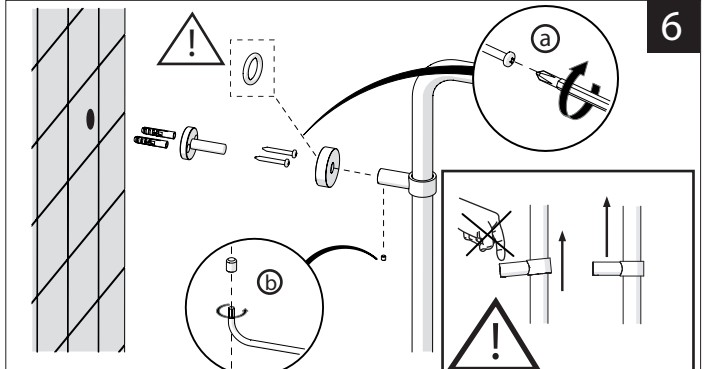

Not included / Non incluso / Non Inclus / Nie zawarty / No incluido / Nao incluido

1