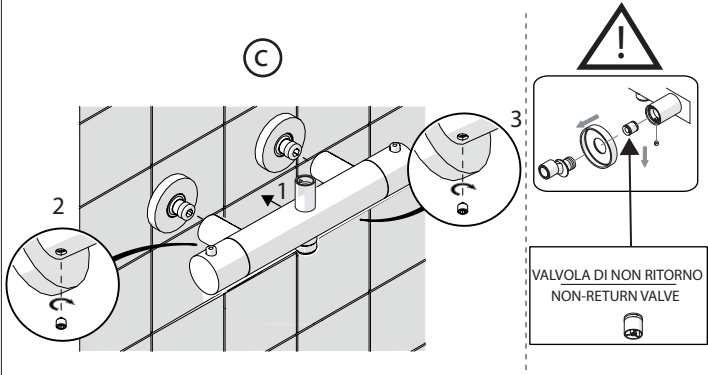

Not included / Non incluso / Non Inclus / Nie zawarty / No incluido / Nao incluido

1