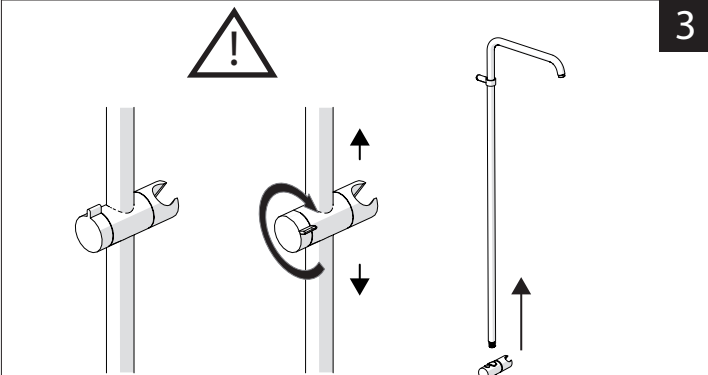

Not included / Non incluso / Non Inclus / Nie zawarty / No incluido / Nao incluido

1