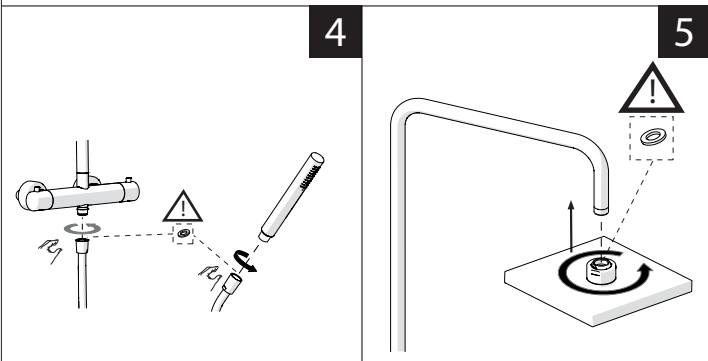

Not included / Non incluso / Non Inclus / Nie zawarty / No incluido / Nao incluido

1