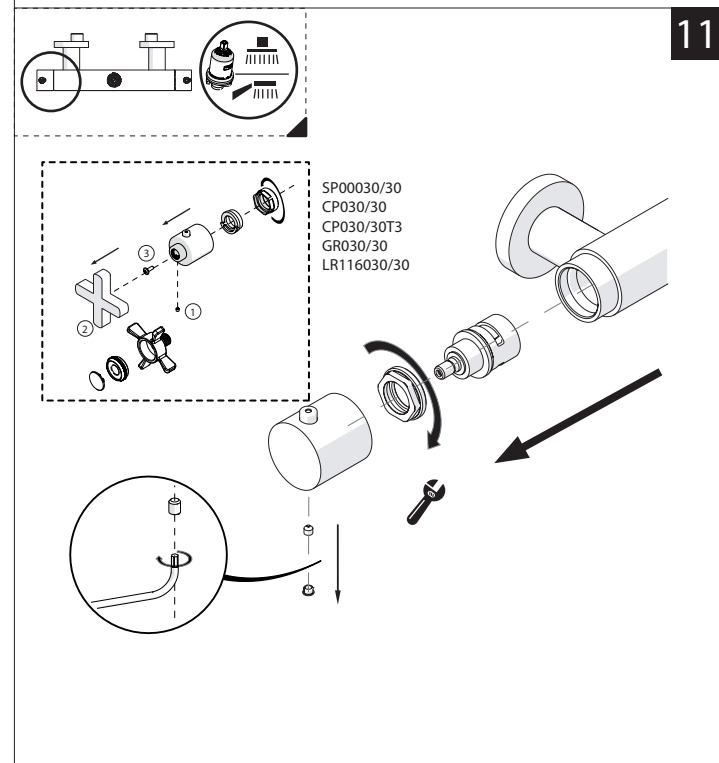

NOBILIS

SERIE: PLUS - LIVE -VELIS
LIKID - SPRING - CARLOS P. - DUBAI - LIRA

30/30
30/50

www.nobili.it

PRIMA DI INIZIARE / BEFORE STARTING

P	P bar	0,5 MIN	MAX 10	5	T	T °C	MAX 80	65	45

PULIZIA / CLEANING

ACQUA WATER ✓	ALCOOL ✓	MICROFIBRA MICROFIBER ✓	SPUGNA SPONGE ✗	DETERGENTI DETERGENT ✗
PER VERNICIATO - PVD FOR PAINTED		ASCIUGARE BENE SEMPRE ALWAYS DRY WELL !		
ACQUA E SAPONE WATER AND SOAP ✓