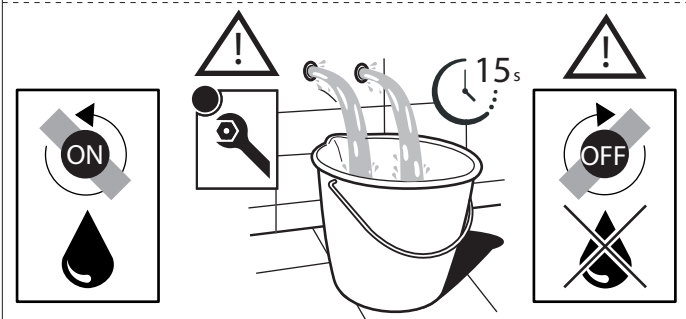

Not included / Non incluso / Non Inclus / Nie zawarty / No incluido / Nao incluido

1