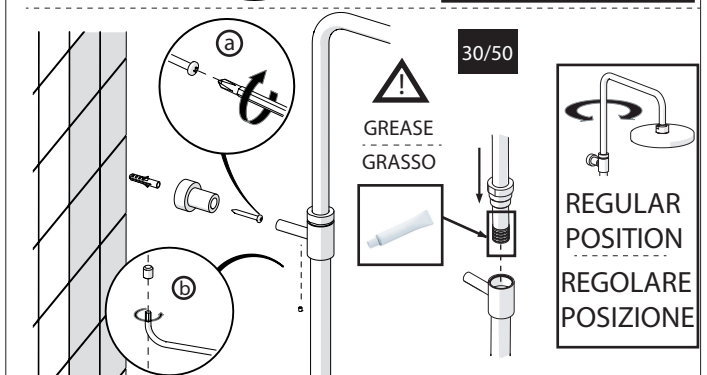

Not included / Non incluso / Non Inclus / Nie zawarty / No incluido / Nao incluido

1