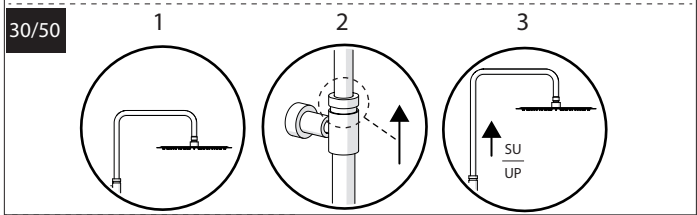

NOBILIS

SERIE: PLUS - LIVE -VELIS
LIKID - SPRING - CARLOS P. - DUBAI - LIRA

30/30
30/50

www.nobili.it

PRIMA DI INIZIARE / BEFORE STARTING

P	P bar	0,5 MIN	MAX 10	5	T	T °C	MAX 80	65	45

PULIZIA / CLEANING

ACQUA WATER ✓	ALCOOL ✓	MICROFIBRA MICROFIBER ✓	SPUGNA SPONGE ✗	DETERGENTI DETERGENT ✗
PER VERNICIATO - PVD FOR PAINTED		ASCIUGARE BENE SEMPRE ALWAYS DRY WELL !		
ACQUA E SAPONE WATER AND SOAP ✓