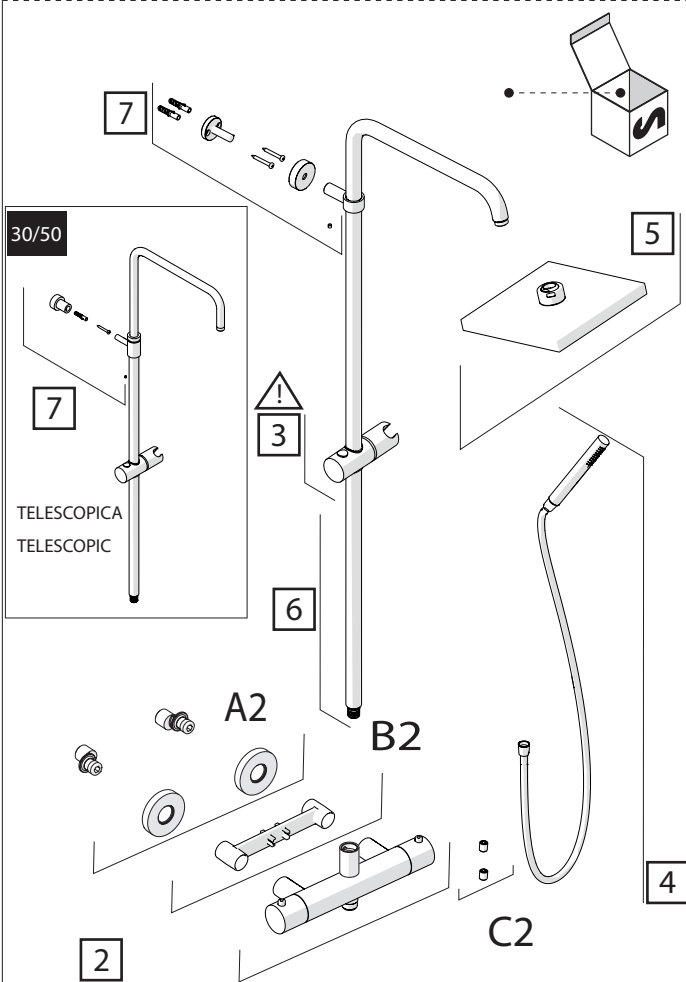

Not included / Non incluso / Non Inclus / Nie zawarty / No incluido / Nao incluido

1