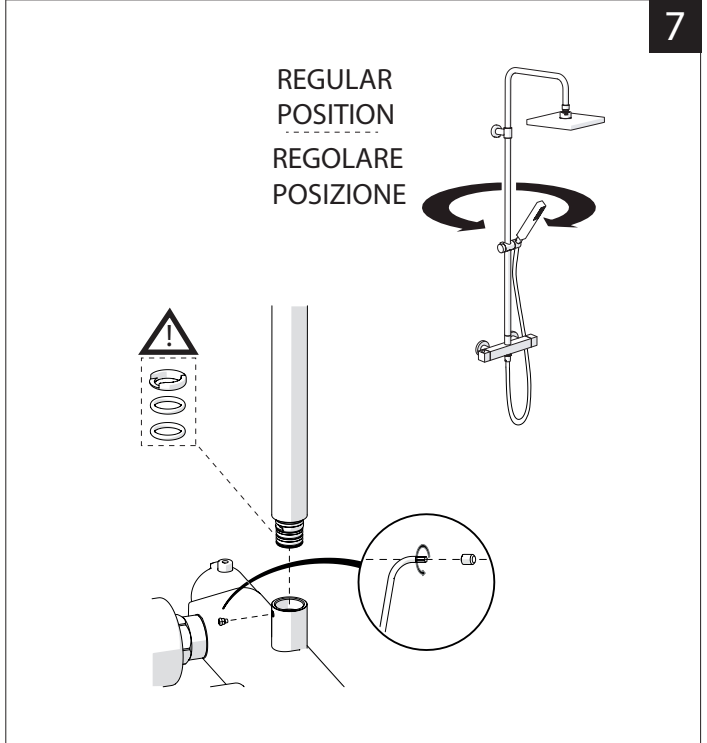

Not included / Non incluso / Non Inclus / Nie zawarty / No incluido / Nao incluido

1