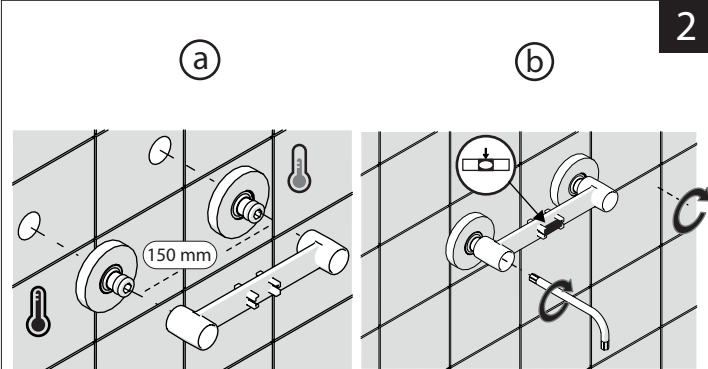

Not included / Non incluso / Non Inclus / Nie zawarty / No incluido / Nao incluido

1